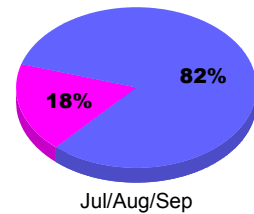

Membership Results
2010-2011

Membership
2009-2010

Month	Net Memb Goal	Actual New Memb	Actual Dropped Memb	Gain/Loss of Memb	Gain/Loss of Memb
Jul/Aug/Sep	50	66	-311	-245	-251
Totals	50	66	-311	-245	-251

Membership Results 2010-2011

Goal, New, Dropped, Gain/Loss

Comparison of Membership Gain/Loss

Current Year Compared to the Previous Year

Gender Comparison 2010-2011

■ Male ■ Female