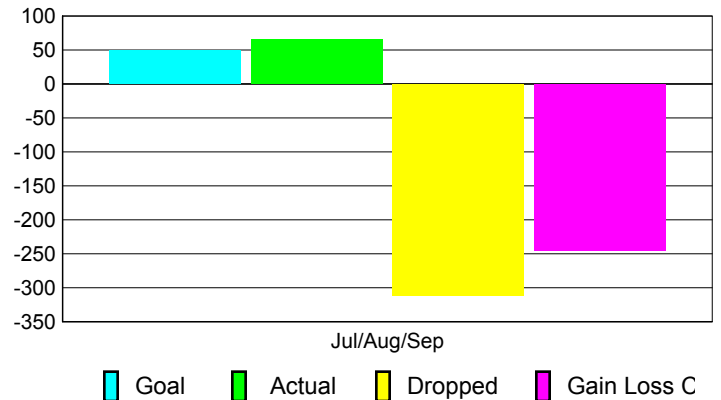

Membership Results 2010-2011

Goal, New, Dropped, Gain/Loss