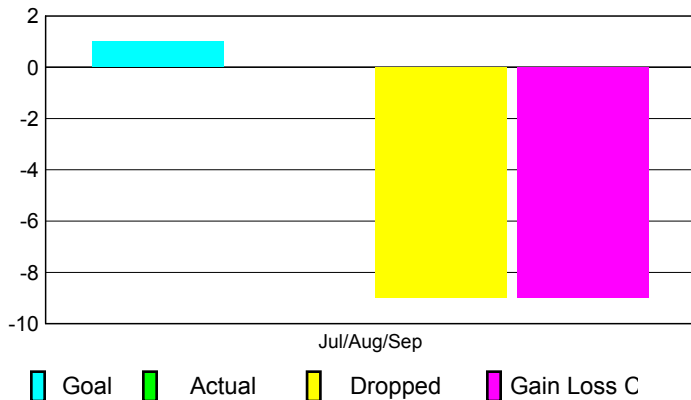

2010-2011 GMT Reports for District (or Undistricted) **District 354 A**

GMT: KWANG-SOO JANG

Location: REPUBLIC OF KOREA

GMT CA: 5

CLUBS

Club Results
2010-2011

Clubs
2009-2010

Month	New Club Goal	Actual New Clubs	Actual Dropped Clubs	Gain/Loss of Clubs	Gain/Loss of Clubs
Jul/Aug/Sep	1	0	-9	-9	-1
Totals	1	0	-9	-9	-1

Club Results 2010-2011

Goal, New, Dropped, Gain/Loss

Comparison of Club Gain/Loss

Current Year Compared to the Previous Year

YTD Status Quo Clubs 2010-2011

Status Quo Clubs Compared to Status Quo Members

MEMBERSHIP